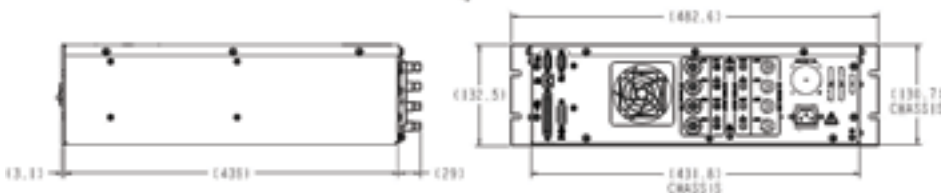

DIGITEL MPCq Multiple Pump Controller

*2 outputs shown. alternative configurations available at www.gammavacuum.com.

Technical specifications

Input power	
Voltage	120 Vac or 240 Vac, +/- 10%
Frequency	50-60 Hz
Output power	
Independent outputs	1 or 2
Open circuit voltage	+/- 5.6V or +/-7.0kV
Current (maximum)	500 mA
Watts (minimum/maximum)	500 per channel
Resolution	0.1 uA
High voltage connections	1-4, 10kV SHV or Fischer
Touchscreen display	
Type	7" TFT WVGA 800 x 480 Color LCD
Readouts	Pressure, current, voltage, and configurable options
Analog outputs	4 Analog Outputs, 0-10V range, user configurable
Digital inputs	4 Digital Inputs, user configurable
Setpoints	8 total: Four relays and four TTL, user configurable
Communications	Serial, Ethernet Standard, Profibus optional, Serial standards supported: RS-232, RS-485FD, RS-485HD
Conformity to norms	EN 55011 Class A, IEC 801-2, EN 801-3, IEC 801-4, EN 61010-1
Weight, Kg (Lbs)	16.8 (37) minimum, 25.4 (56) maximum
Size	3U high, full rack wide, 476 mm (18.7 in.) deep maximum
Additional features	SAFECONN, AUTOSTART/AUTORUN, High voltage enable, Remote TSP or NEG control, Internal TSP or NEG supply

STANDARD OPTIONS*

Power supplies	Input voltage	Communications	Remote enable	TSP/NEG
1 One HV Section	US110 90-130 volts US 110 plug	E Ethernet/Serial	S Standard	N Not installed
2 Two HV Sections	US220 200-240 volts US 220 plug	PR Profibus/Serial/ Ethernet		TSP Single remote TSP
	EC230 200-240 volts EC 230 plug			DTSP Dual remote TSP
	UK240 200-240 volts UK 240 plug			ITSP Internal TSP
	AU230 200-240 volts AU 230 plug			NEG Single remote NEG
				DNEG Dual remote NEG
			INEG Internal NEG	