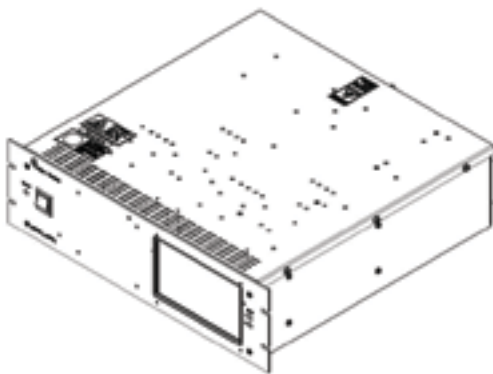

DIGITEL MPCq Multiple Pump Controller

*2 outputs shown. alternative configurations available at www.gammavacuum.com.

Technical specifications

Input power	
Voltage	120 Vac or 240 Vac, +/- 10%
Frequency	50-60 Hz
Output power	
Independent outputs	1 or 2
Open circuit voltage	+/- 5.6V or +/-7.0kV
Current (maximum)	500 mA
Watts (minimum/maximum)	500 per channel
Resolution	0.1 uA
High voltage connections	1-4, 10kV SHV or Fischer
Touchscreen display	
Type	7" TFT WVGA 800 x 480 Color LCD
Readouts	Pressure, current, voltage, and configurable options
Analog outputs	4 Analog Outputs, 0-10V range, user configurable
Digital inputs	4 Digital Inputs, user configurable
Setpoints	8 total: Four relays and four TTL, user configurable
Communications	Serial, Ethernet Standard, Profibus optional, Serial standards supported: RS-232, RS-485FD, RS-485HD
Conformity to norms	EN 55011 Class A, IEC 801-2, EN 801-3, IEC 801-4, EN 61010-1
Weight, Kg (Lbs)	16.8 (37) minimum, 25.4 (56) maximum
Size	3U high, full rack wide, 476 mm (18.7 in.) deep maximum
Additional features	SAFECONN, AUTOSTART/AUTORUN, High voltage enable, Remote TSP or NEG control, Internal TSP or NEG supply

STANDARD OPTIONS*

Power supplies	Input voltage	Communications	Remote enable	TSP/NEG
1 One HV Section	US110 90-130 volts US 110 plug	E Ethernet/Serial	S Standard	N Not installed
2 Two HV Sections	US220 200-240 volts US 220 plug	PR Profibus/Serial/ Ethernet		TSP Single remote TSP
	EC230 200-240 volts EC 230 plug			DTSP Dual remote TSP
	UK240 200-240 volts UK 240 plug			ITSP Internal TSP
	AU230 200-240 volts AU 230 plug			NEG Single remote NEG
				DNEG Dual remote NEG
			INEG Internal NEG	